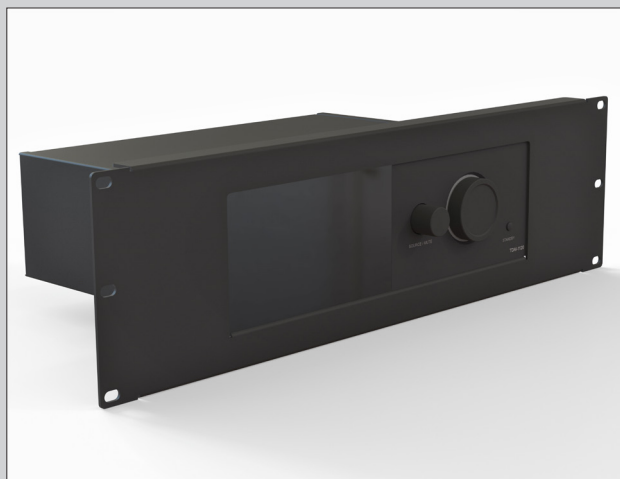

MULTI-ROOM INSTALLATION MADE EASY

The Lyngdorf TDAI-1120 is not only an impressive package for consumer audio, it features a list of options, which makes it ideal for a multi-room installation with full room correction calibration for each room. The amplifier offers Lyngdorf Audio quality and the proprietary Room-Perfect™ calibration for optimal playback of audio, even in imperfect rooms.

Due to its diminutive size, the optional mounting kits will allow for installation of single units or space-efficient multiple units, elegantly integrated in your standard rack. The low heat output and active power factor correction means that the TDAI-1120 will never compromise the performance of other equipment in the rack.

Full IP control allows for seamless integration with control systems, and the implementation of AirPlay2, Roon, and Chromecast will enable full multi-room functionality.

A comprehensive and intuitive web interface for setup and control perfects the TDAI-1120 as the installers' choice for demanding clients.